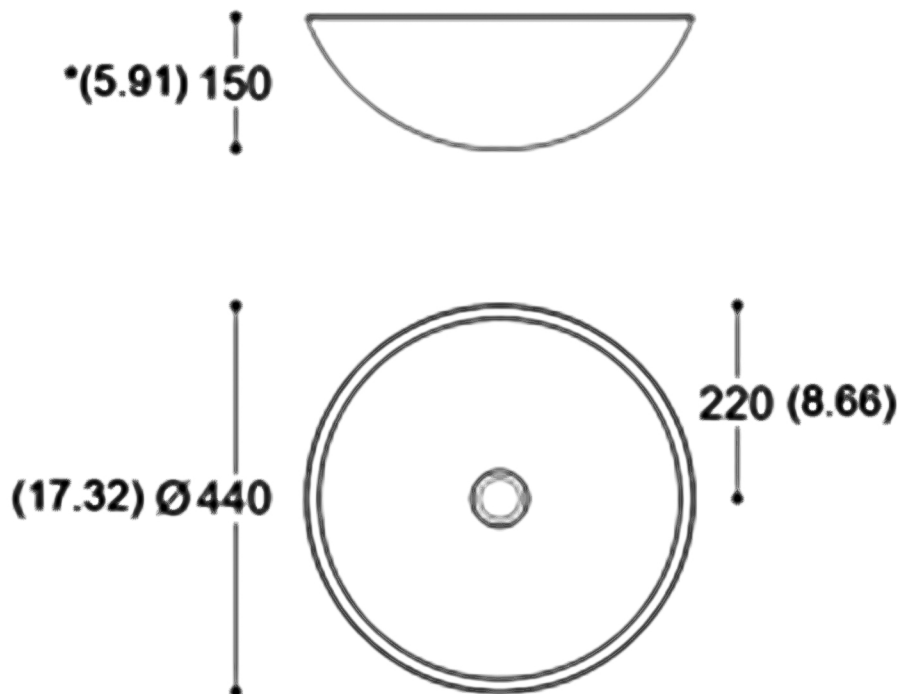

ATELIER KALAHARI

Model: ATELIER KALAHARI

Category: Bathroom Sink

Material: Crystal

Dimensions: 17.4" (L) x 17.4" (W) x 6" (H)

Description: Luxury bathroom sink in black and silver finish.

*Numbers are in inches